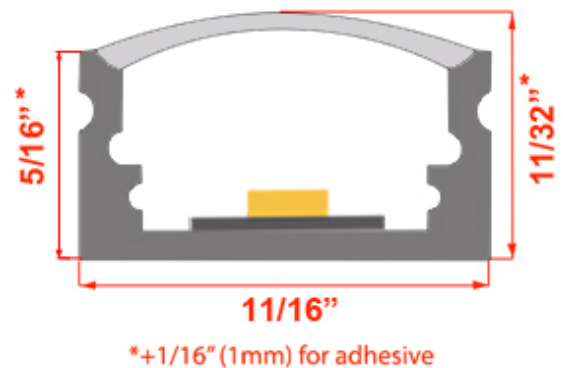

TYPE:

PROJECT:

QTY:

Linea SF

Single Flat LED aluminum track – Our best seller!

This fixture fits one LED strip and is a small design. Ideal for most locations! These fixtures are great for coves, under cabinets, recessed into shelving, and much more.

ALUMINUM PROFILE:

- Our most popular fixture, smallest size and depth with excellent dispersion.
- Custom cut to any length down to 1/16th of an inch
- Simple application with tape adhesive or clips
- Surface mount design that can be easily recessed
- Available with wire or quick connector of various lengths. Output for daisy chaining fixtures available. Extension cables sold separately.
- **UL certification: cULus E545140**

CAN FIT 1 ROW OF ANY 12MM OR LESS LED STRIP SOLD BY linearled.ca