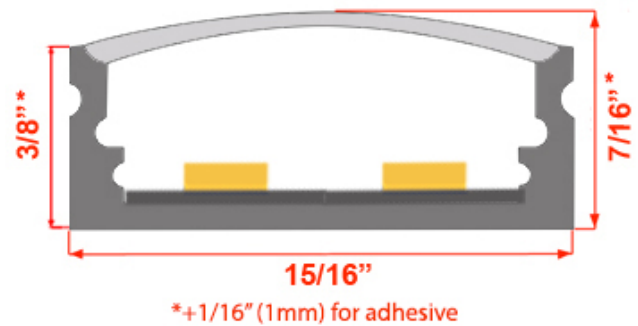

## Linea DF

Double Flat LED aluminum track

### ALUMINUM PROFILE:

- Custom cut to any length down to 1/16<sup>th</sup> of an inch
- Simple application with tape adhesive or clips
- Surface mount design that can be easily recessed
- Available with wire or quick connector of various lengths. Output for daisy chaining fixtures available. Extension cables sold separately.

**CAN FIT 1 ROW OF ANY 12MM OR LESS LED STRIP**  
**or**  
**2 ROWS OF ANY 10MM OR LESS LED STRIP SOLD BY [linearled.ca](http://linearled.ca)**