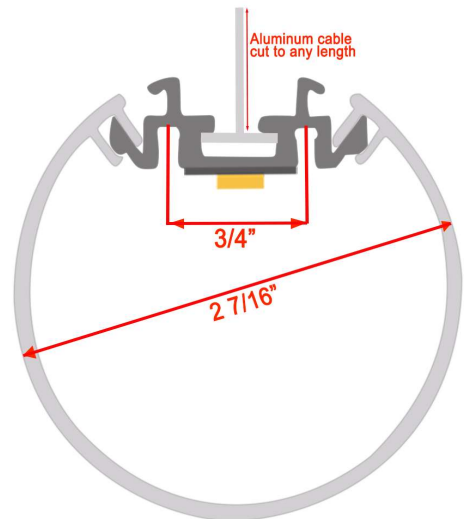

TYPE:	PROJECT:	QTY:
-------	----------	------

Linea CRM – 60mm

Ceiling Round Medium LED aluminum track – Pendant lighting fixture

ALUMINUM PROFILE:

- Custom cut to any length to 1/16th of an inch
- Hung from wires cut to any length
- Pendant design
- Circular fixture with 60mm diameter
- Even glow light source
- Available with wire or quick connector of various lengths. Output for daisy chaining fixtures available. Extension cables sold separately.

CAN FIT 1 ROW OF ANY 12MM OR LESS LED STRIP SOLD BY linearled.ca