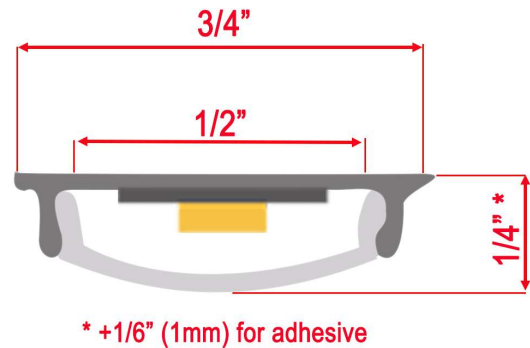

TYPE:	PROJECT:	QTY:
-------	----------	------

Linea SB

Single Bendable LED aluminum track – Super slim profile, surface mounted application

ALUMINUM PROFILE:

- Custom cut to any length to 1/16th of an inch
- Super slim aluminum profile for bendable usage
- Surface mounted design
- Dots of light will not be visible when paired with 350LED/m strip.
- Available with wire or quick connector of various lengths. Output for daisy chaining fixtures available. Extension cables sold separately.

CAN FIT 1 ROW OF ANY 10MM OR LESS LED STRIP SOLD BY linearled.ca