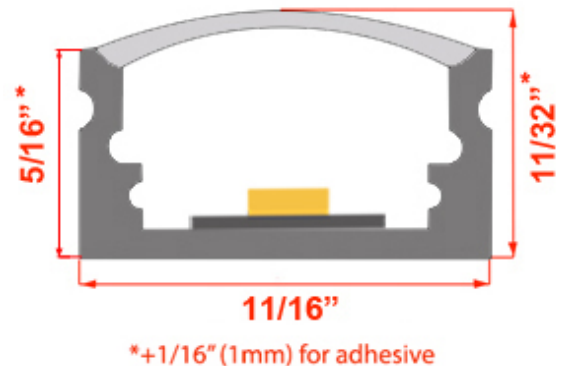

TYPE:

PROJECT:

QTY:

Linea SFB & SFBb

Single Flat LED aluminum track – In Black!

This fixture fits one LED strip and is a small design. Ideal for most locations! These fixtures are great for coves, under cabinets, recessed into shelving, and much more.

ALUMINUM PROFILE:

- Our most popular fixture, smallest size and depth with excellent dispersion.
- Custom cut to any length down to 1/16th of an inch
- Simple application with tape adhesive or clips
- Surface mount design that can be easily recessed
- Available with wire or quick connector of various lengths. Output for daisy chaining fixtures available. Extension cables sold separately.

CAN FIT 1 ROW OF ANY 12MM OR LESS LED STRIP SOLD BY linearled.ca

Codes:

SFB: Black metal profile, semi opaque white lens

SFBb: Black metal profile, black lens